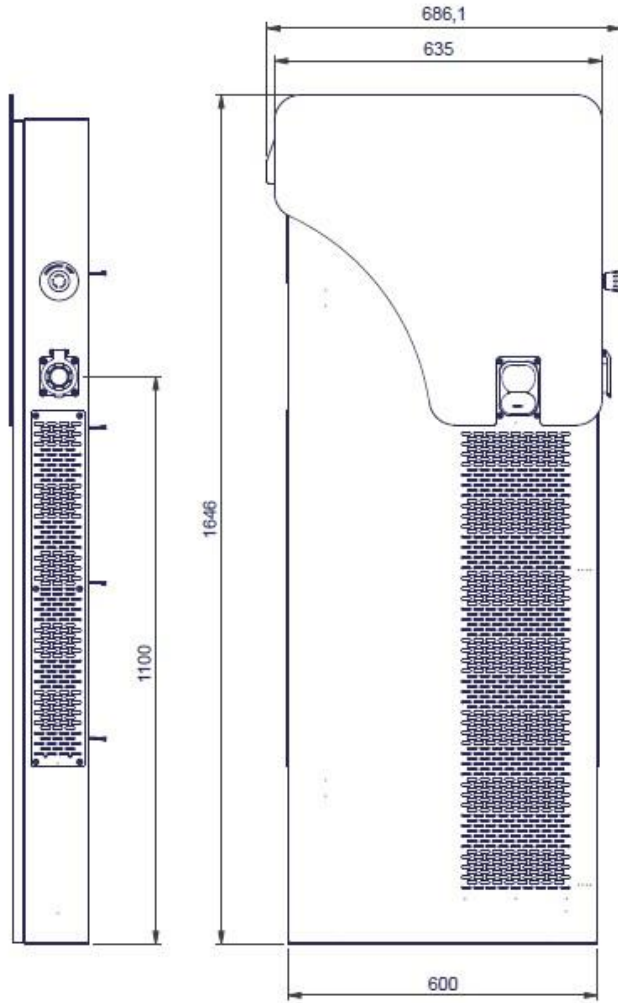

**DG50WDCM**  
**50kW DC Charging Pole Dimensions**

# 50kW DC Charging Pole