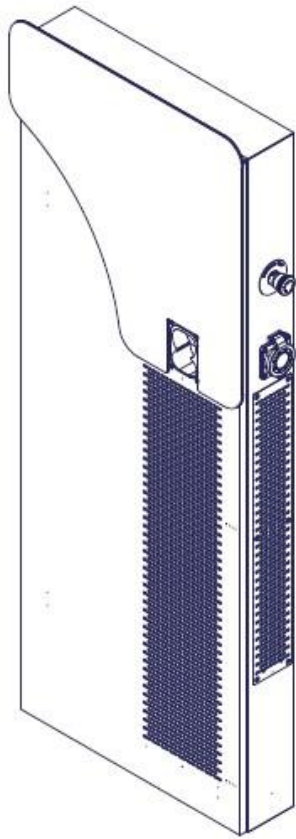

**DG50WDCM**  
**50kW DC Charging Pole Dimensions**

# 50kW DC Charging Pole