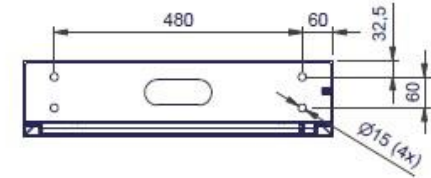

50kW DC Charging Pole