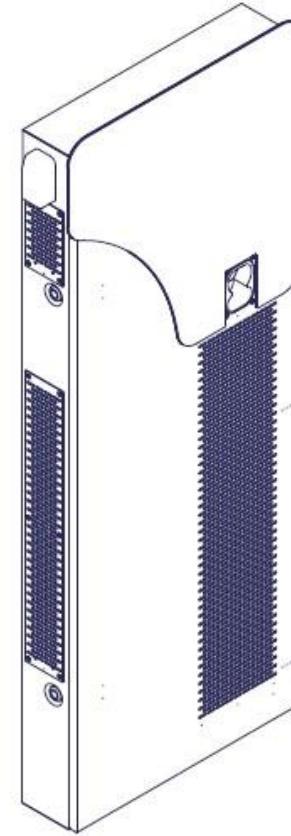

**DG50WDCM**  
**50kW DC Charging Pole Dimensions**

# 50kW DC Charging Pole