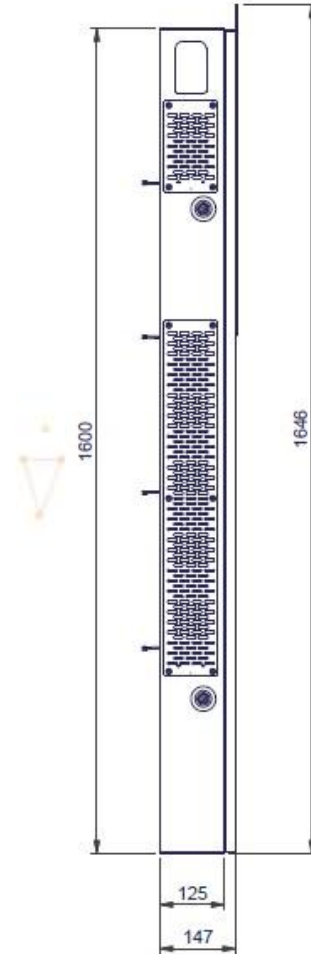

**DG50WDCM**  
**50kW DC Charging Pole Dimensions**

# 50kW DC Charging Pole