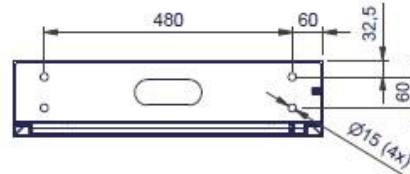

DG50WDCM
50KW DC Charging Pole Dimensions

50KW DC Charging Pole

Our Locations

Global Headquarters – Hong Kong

Deltrix (Europe) Limited
5J, Phase 2, Kaiser Estate
51 Man Yue Street
Hung Hom, Kowloon
Hong Kong