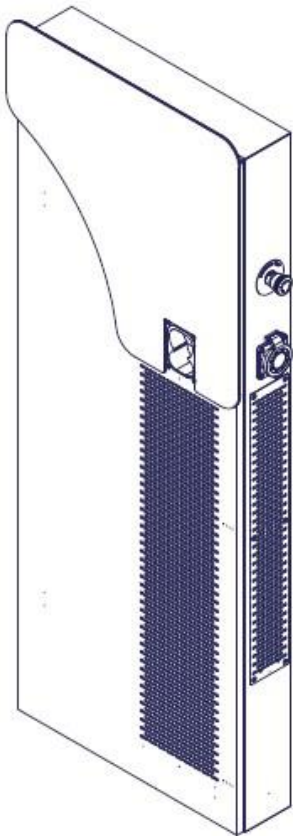

DG50WDCM
50KW DC Charging Pole Dimensions

50KW DC Charging Pole

Our Locations

Global Headquarters – Hong Kong

Deltrix (Europe) Limited
5J, Phase 2, Kaiser Estate
51 Man Yue Street
Hung Hom, Kowloon
Hong Kong