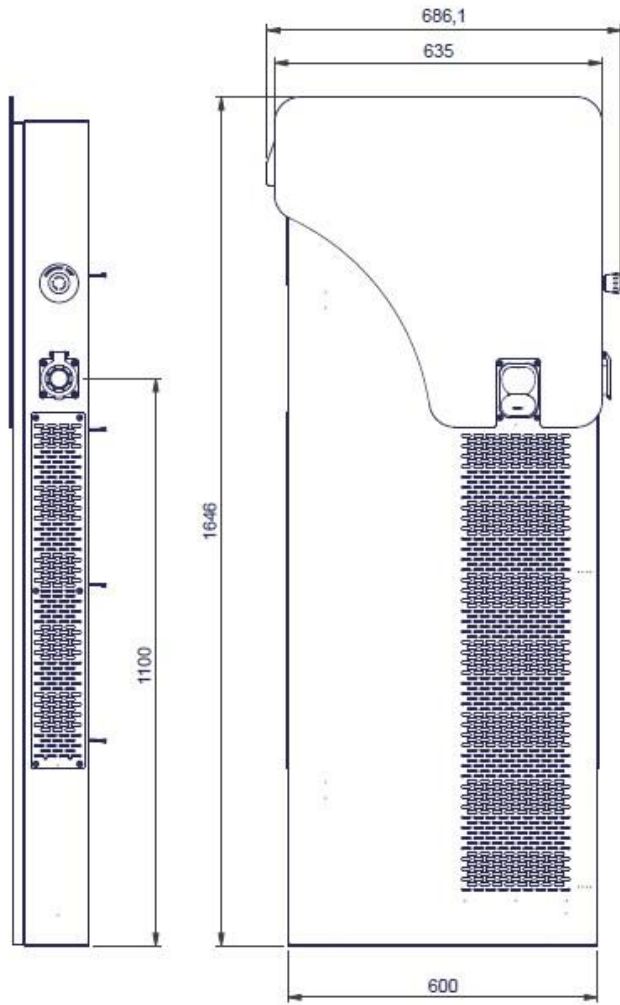

DG50WDCM
50KW DC Charging Pole Dimensions

50KW DC Charging Pole

Our Locations

Global Headquarters – Hong Kong

Deltrix (Europe) Limited
5J, Phase 2, Kaiser Estate
51 Man Yue Street
Hung Hom, Kowloon
Hong Kong