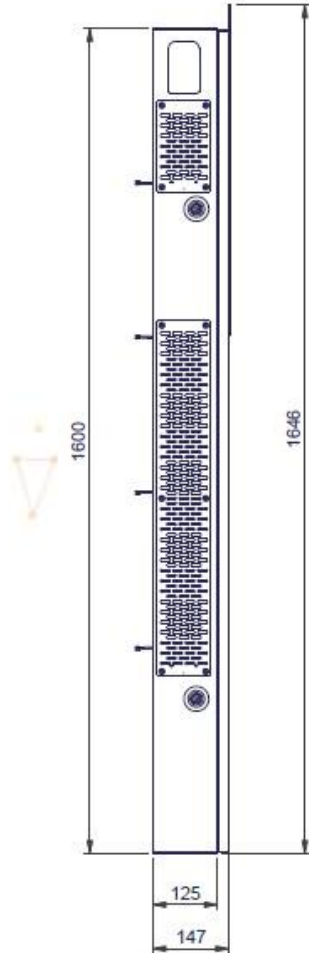

DG50WDCM
50KW DC Charging Pole Dimensions

50KW DC Charging Pole

Our Locations

Global Headquarters – Hong Kong

Deltrix (Europe) Limited
5J, Phase 2, Kaiser Estate
51 Man Yue Street
Hung Hom, Kowloon
Hong Kong