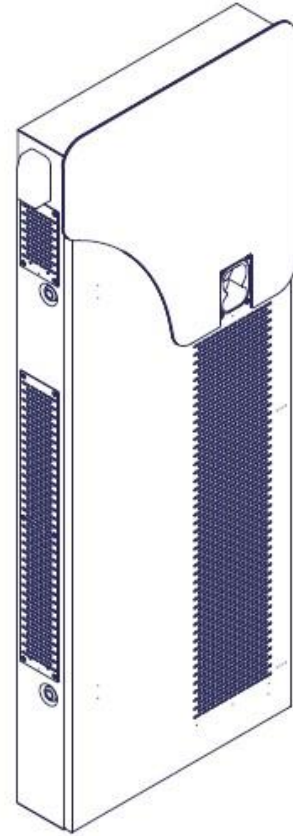

DG50WDCM
50KW DC Charging Pole Dimensions

50KW DC Charging Pole

Our Locations

Global Headquarters – Hong Kong

Deltrix (Europe) Limited
5J, Phase 2, Kaiser Estate
51 Man Yue Street
Hung Hom, Kowloon
Hong Kong