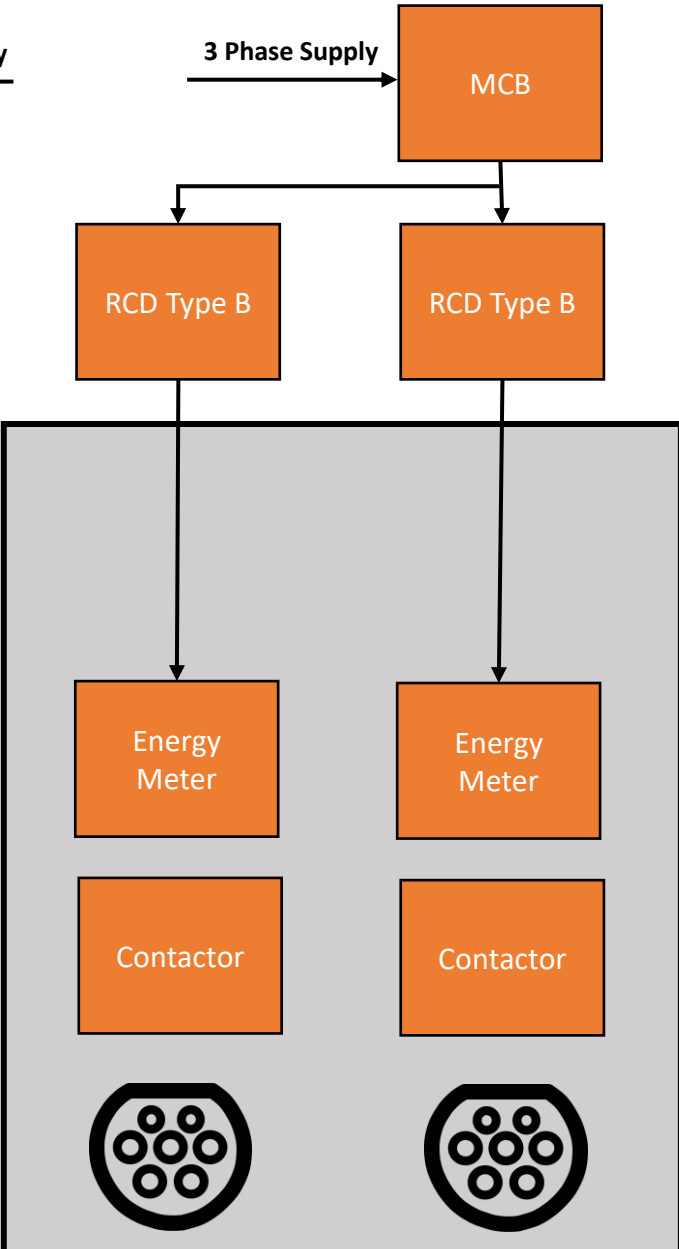

**Dual-Port Wallbox - Option 1**  
(22KW Shared Supply, 2.5 to 4mm core cable inside)

**Dual-Port Wallbox - Option 2**  
(22KW Shared Supply, 2.5 to 4mm core cable inside)

**Dual-Port Wallbox - Option 3**  
(11KW per feed, 2.5 mm core cable inside)