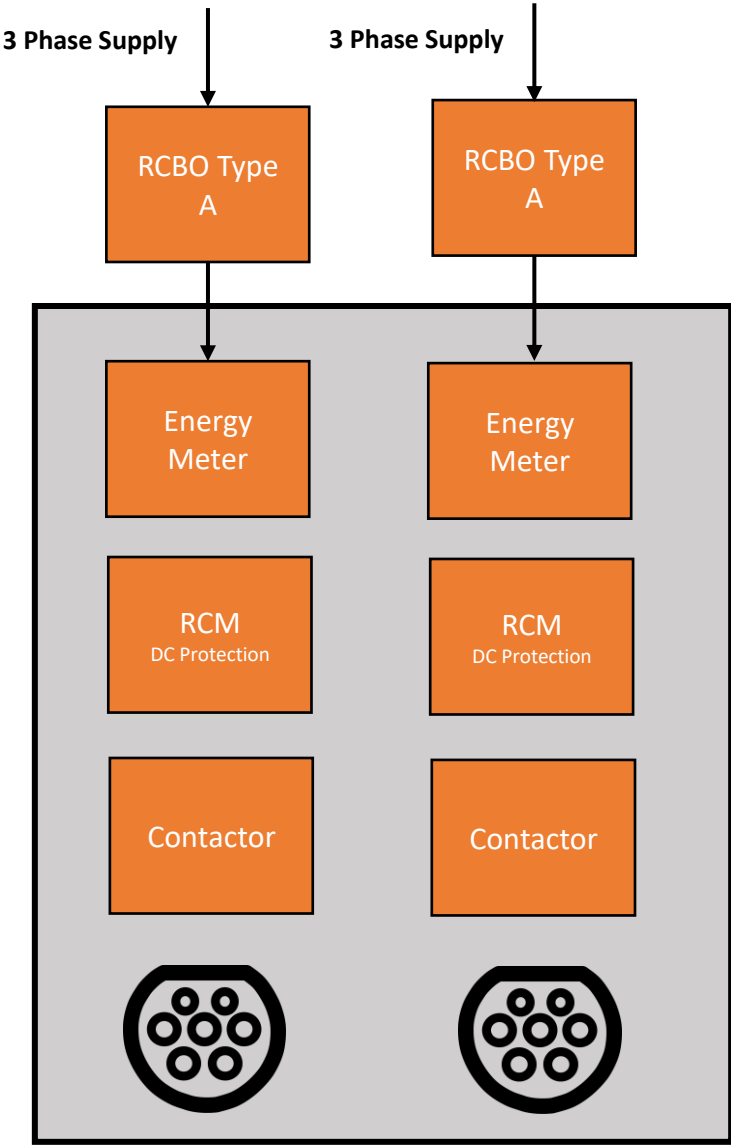

**Dual-Port Wallbox - Option 1**  
(22KW Shared Supply, 2.5 to 4mm core cable inside)

**Dual-Port Wallbox - Option 2**  
(22KW Shared Supply, 2.5 to 4mm core cable inside)

**Dual-Port Wallbox - Option 3**  
(11KW per feed, 2.5 mm core cable inside)